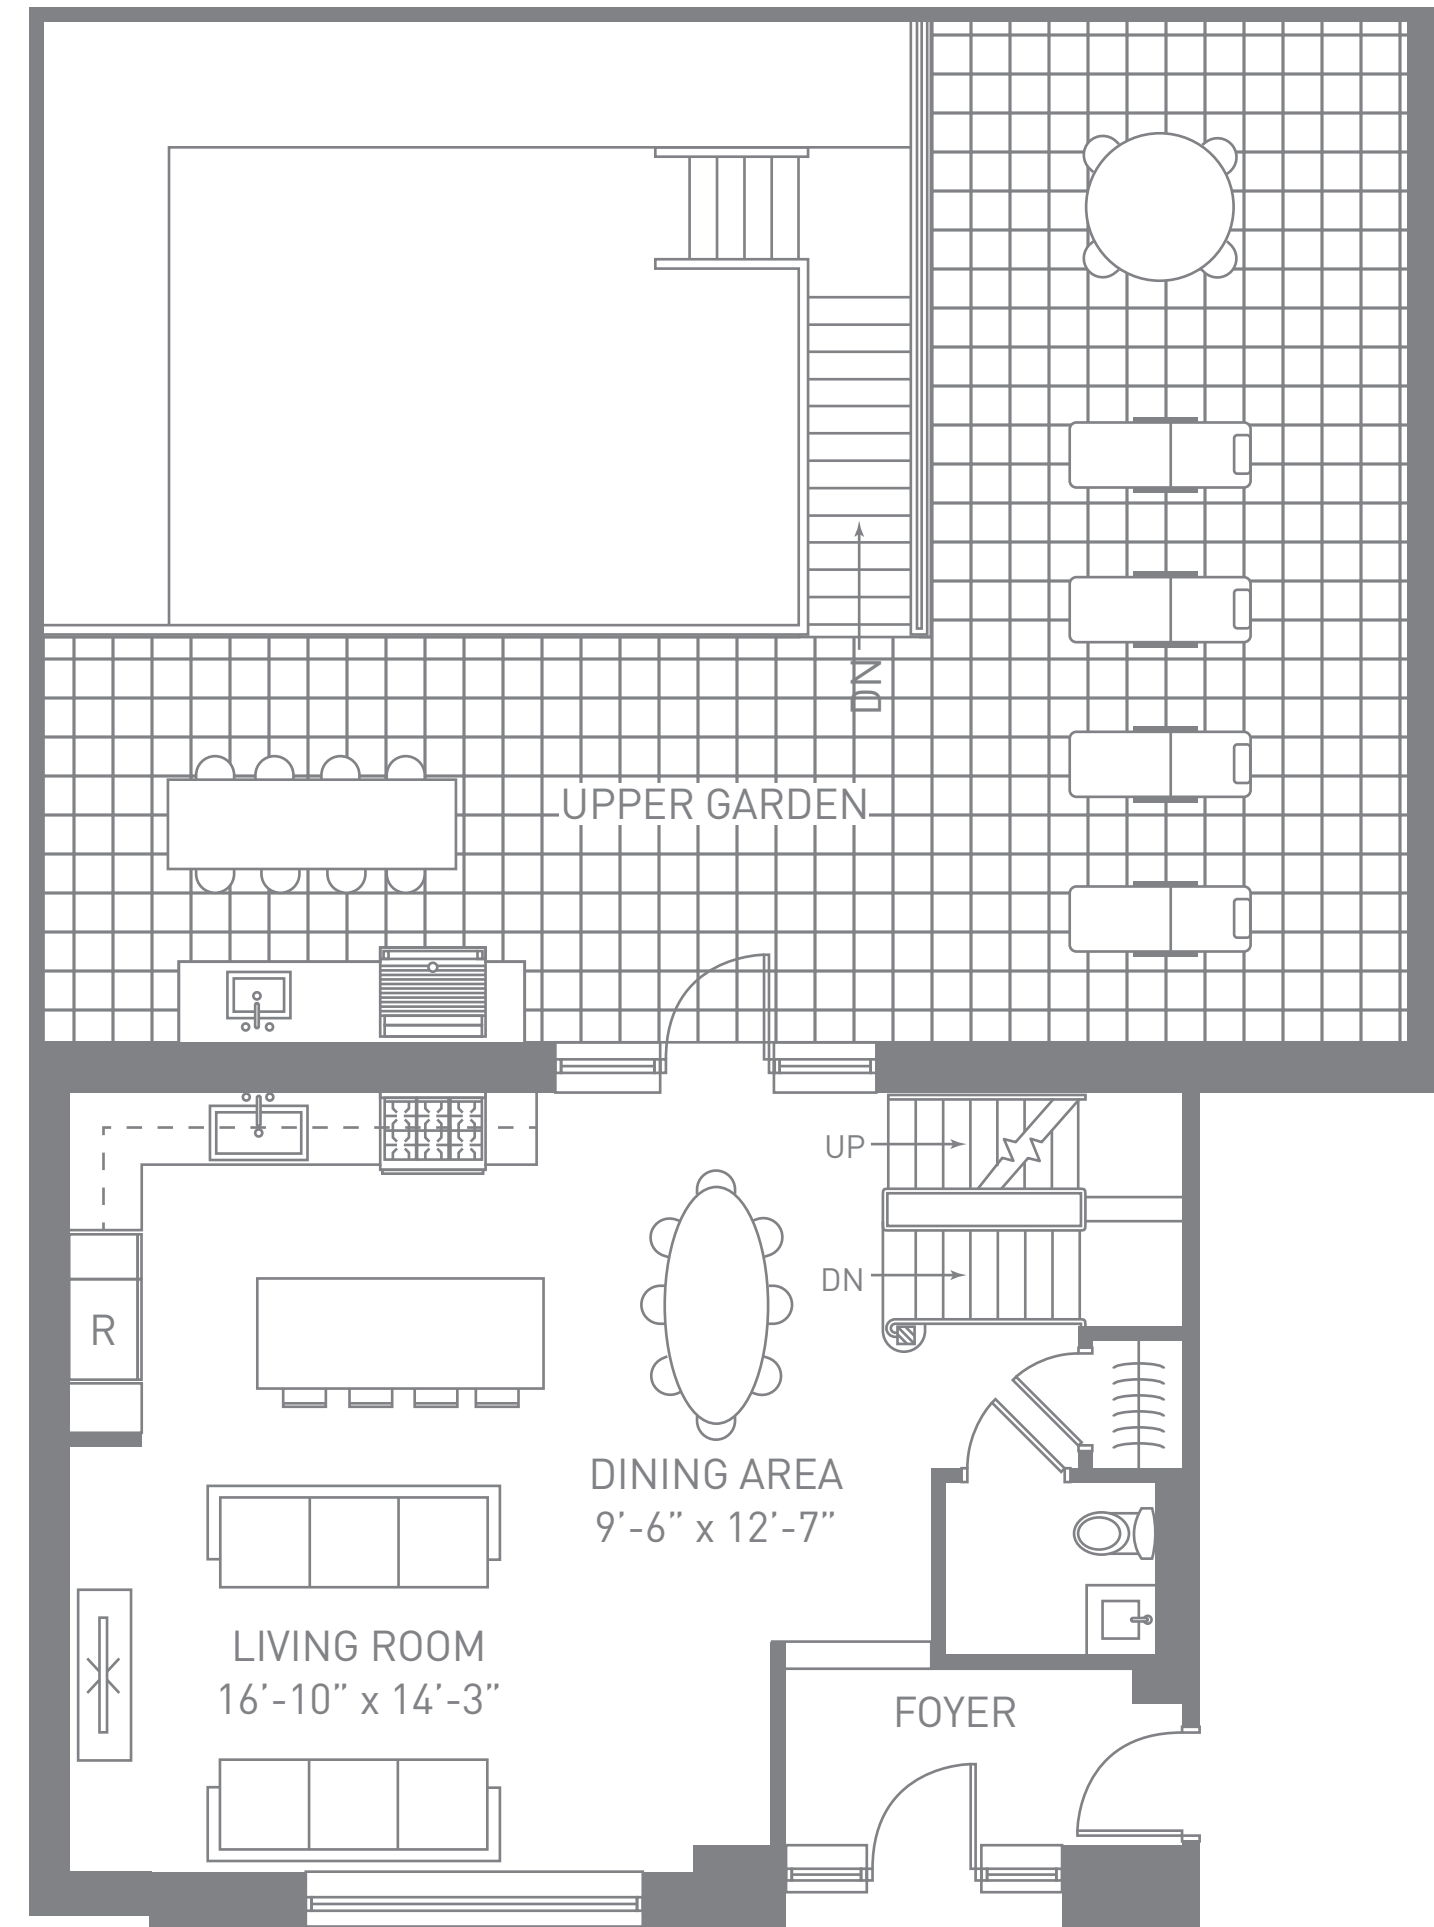

GROUND FLOOR