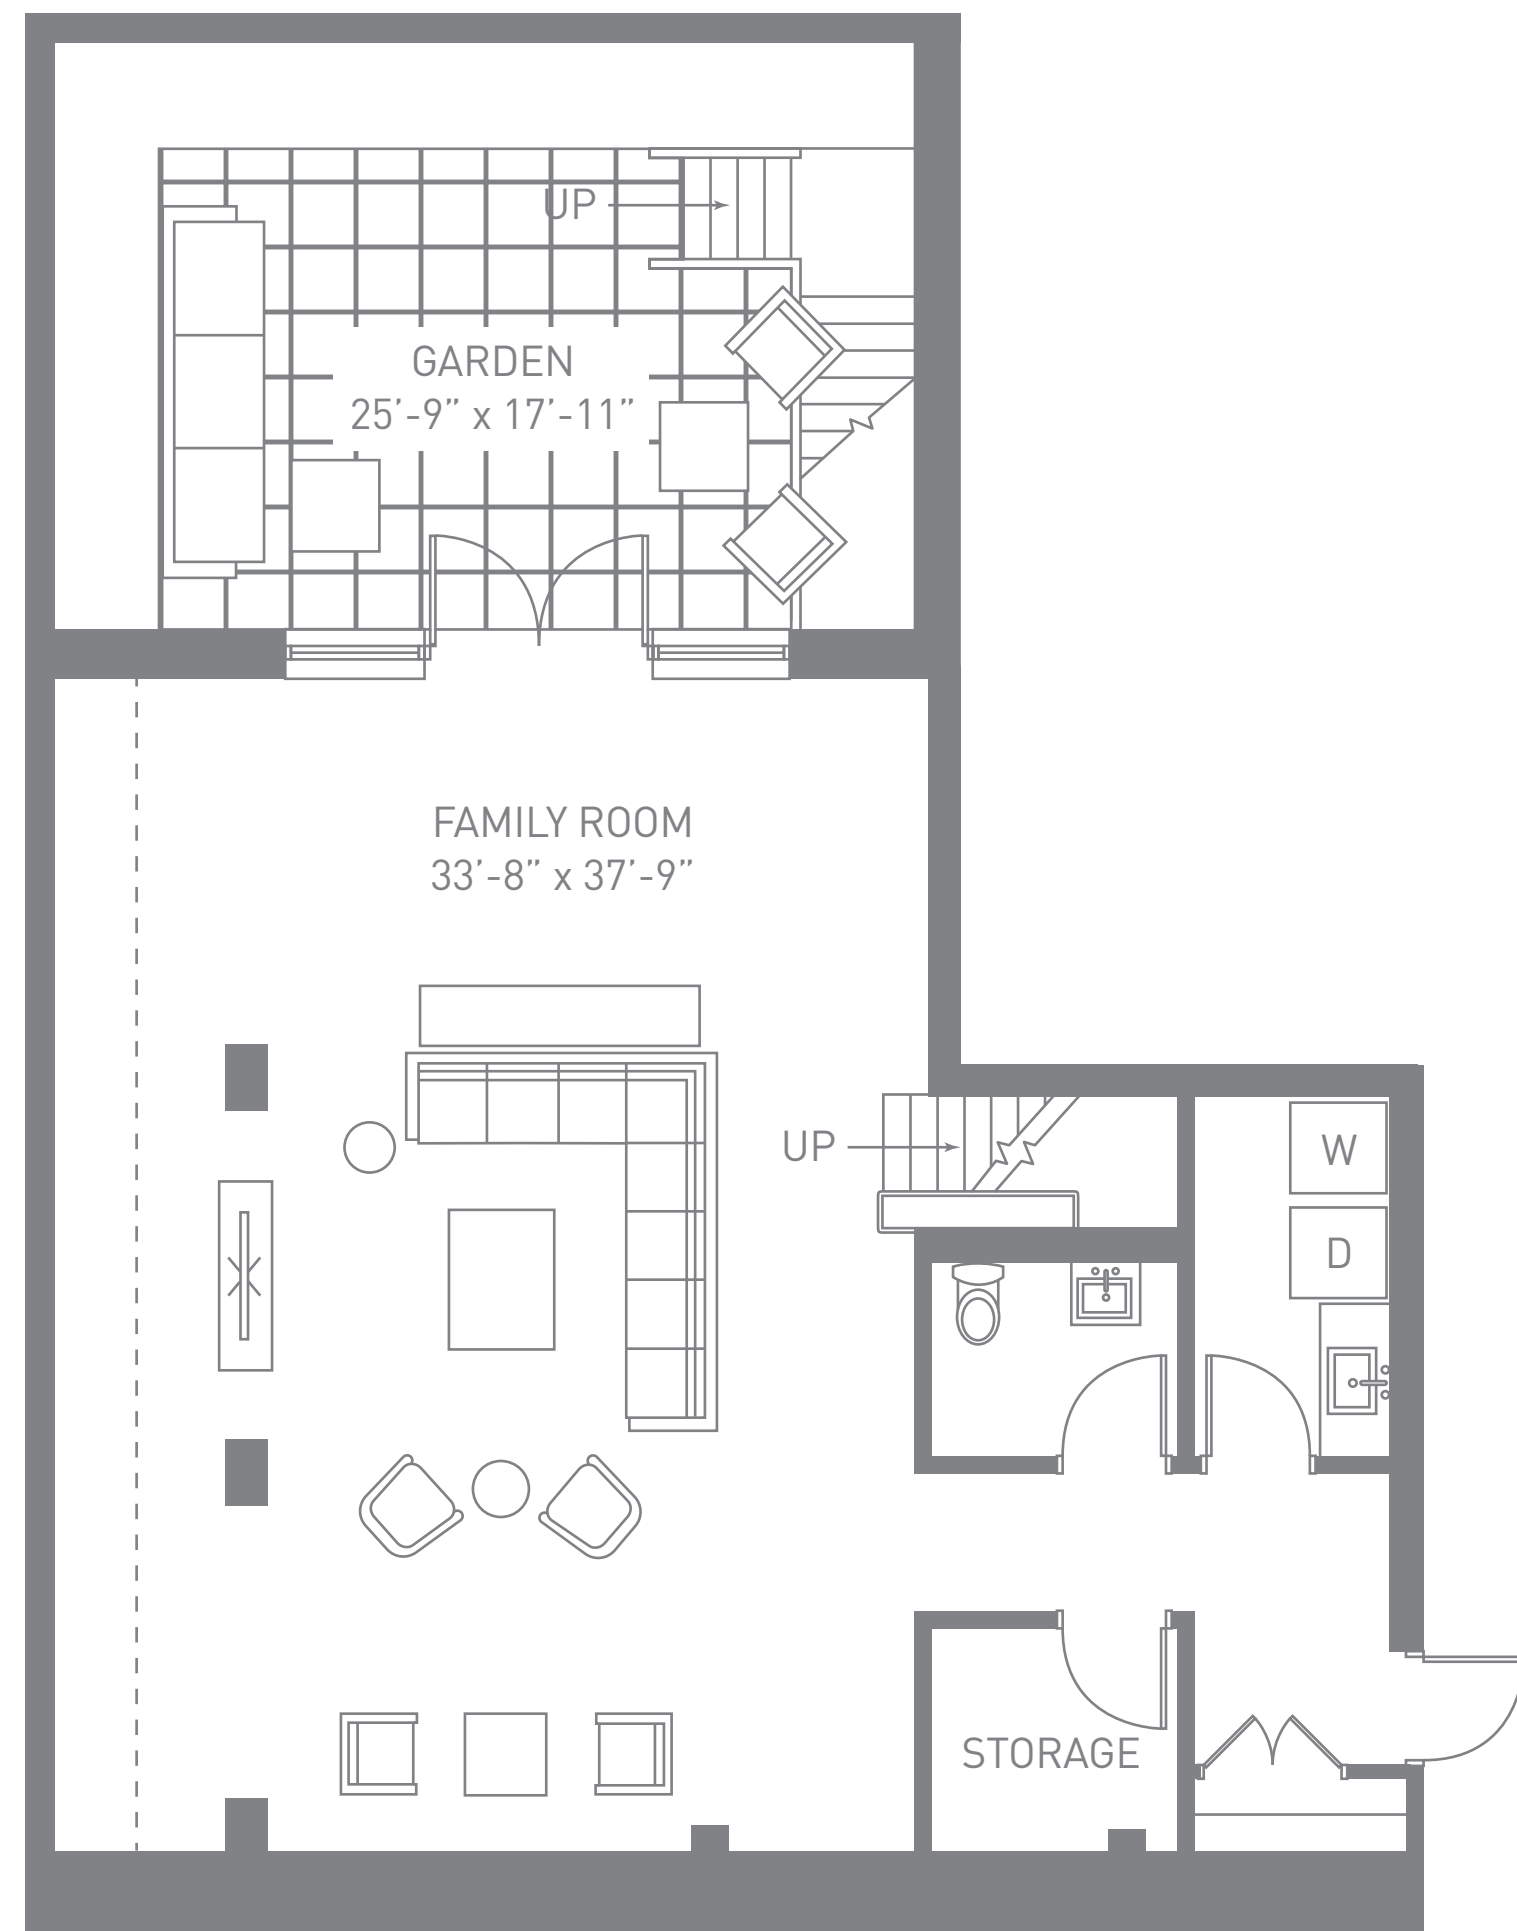

MAISONETTE

Garden Level, Ground and Second Floor
3 Bedrooms, 2 Full Baths, 2 Half Bath
Private Upper and Lower Gardens
3,295 SQ FT
1,211 Exterior SQ FT

70 HENRY STREET
BROOKLYN, NY

718.797.0038
70HENRYBK.COM

GARDEN LEVEL