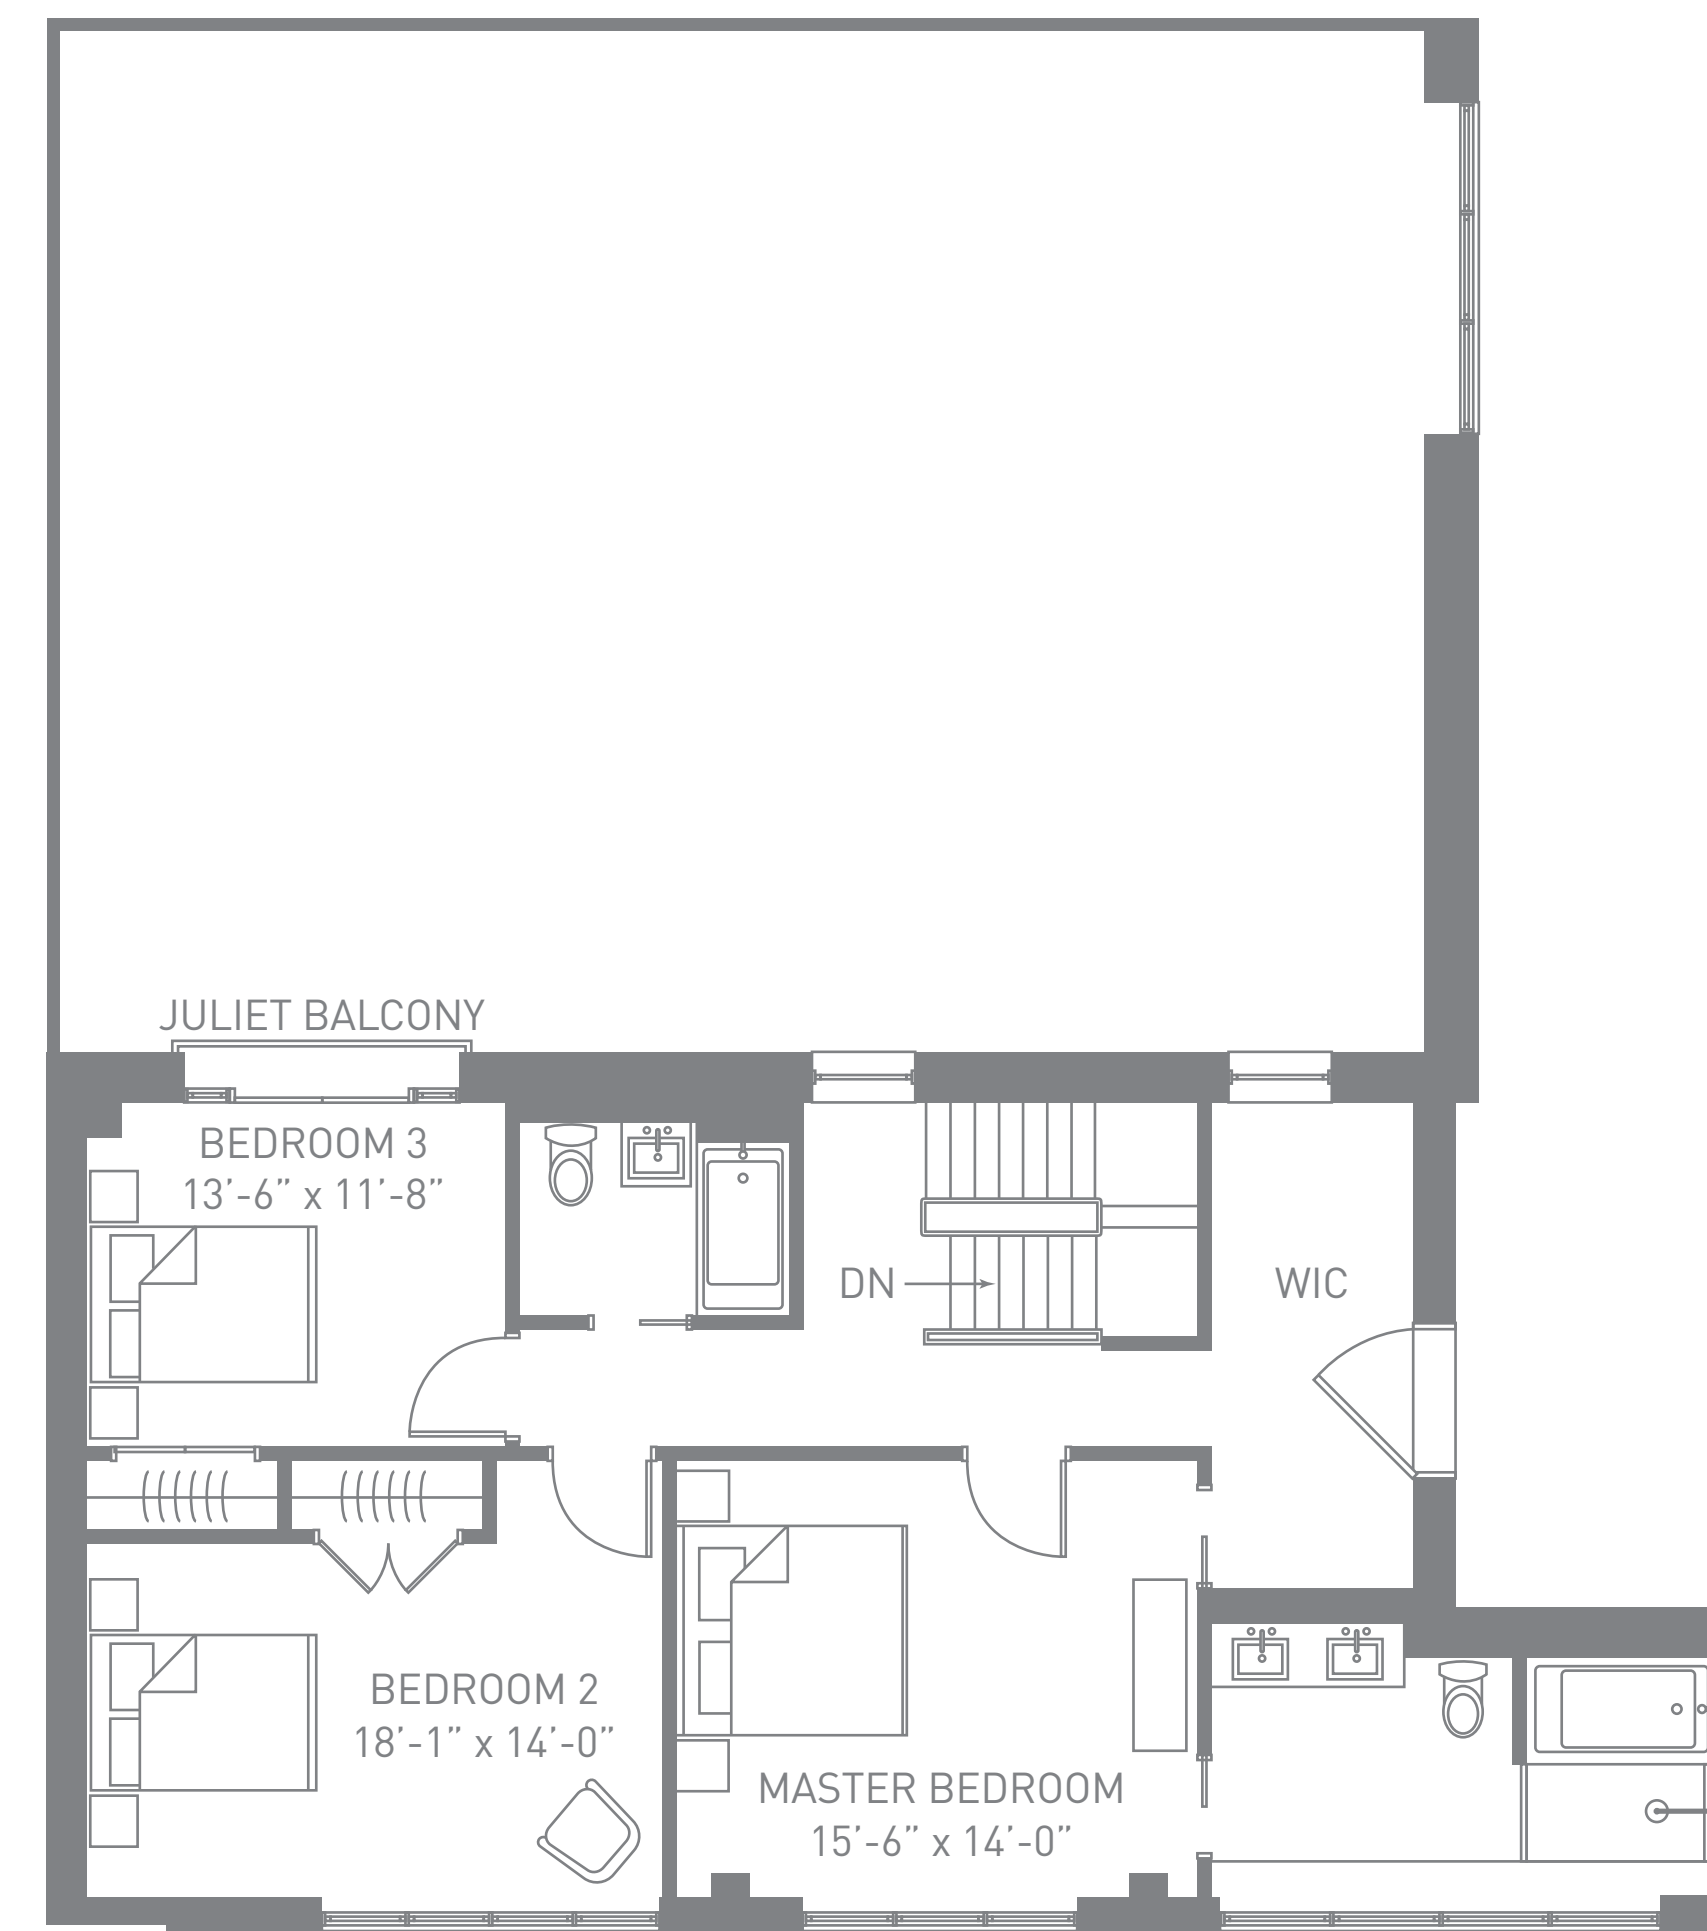

SECOND FLOOR

ORANGE STREET