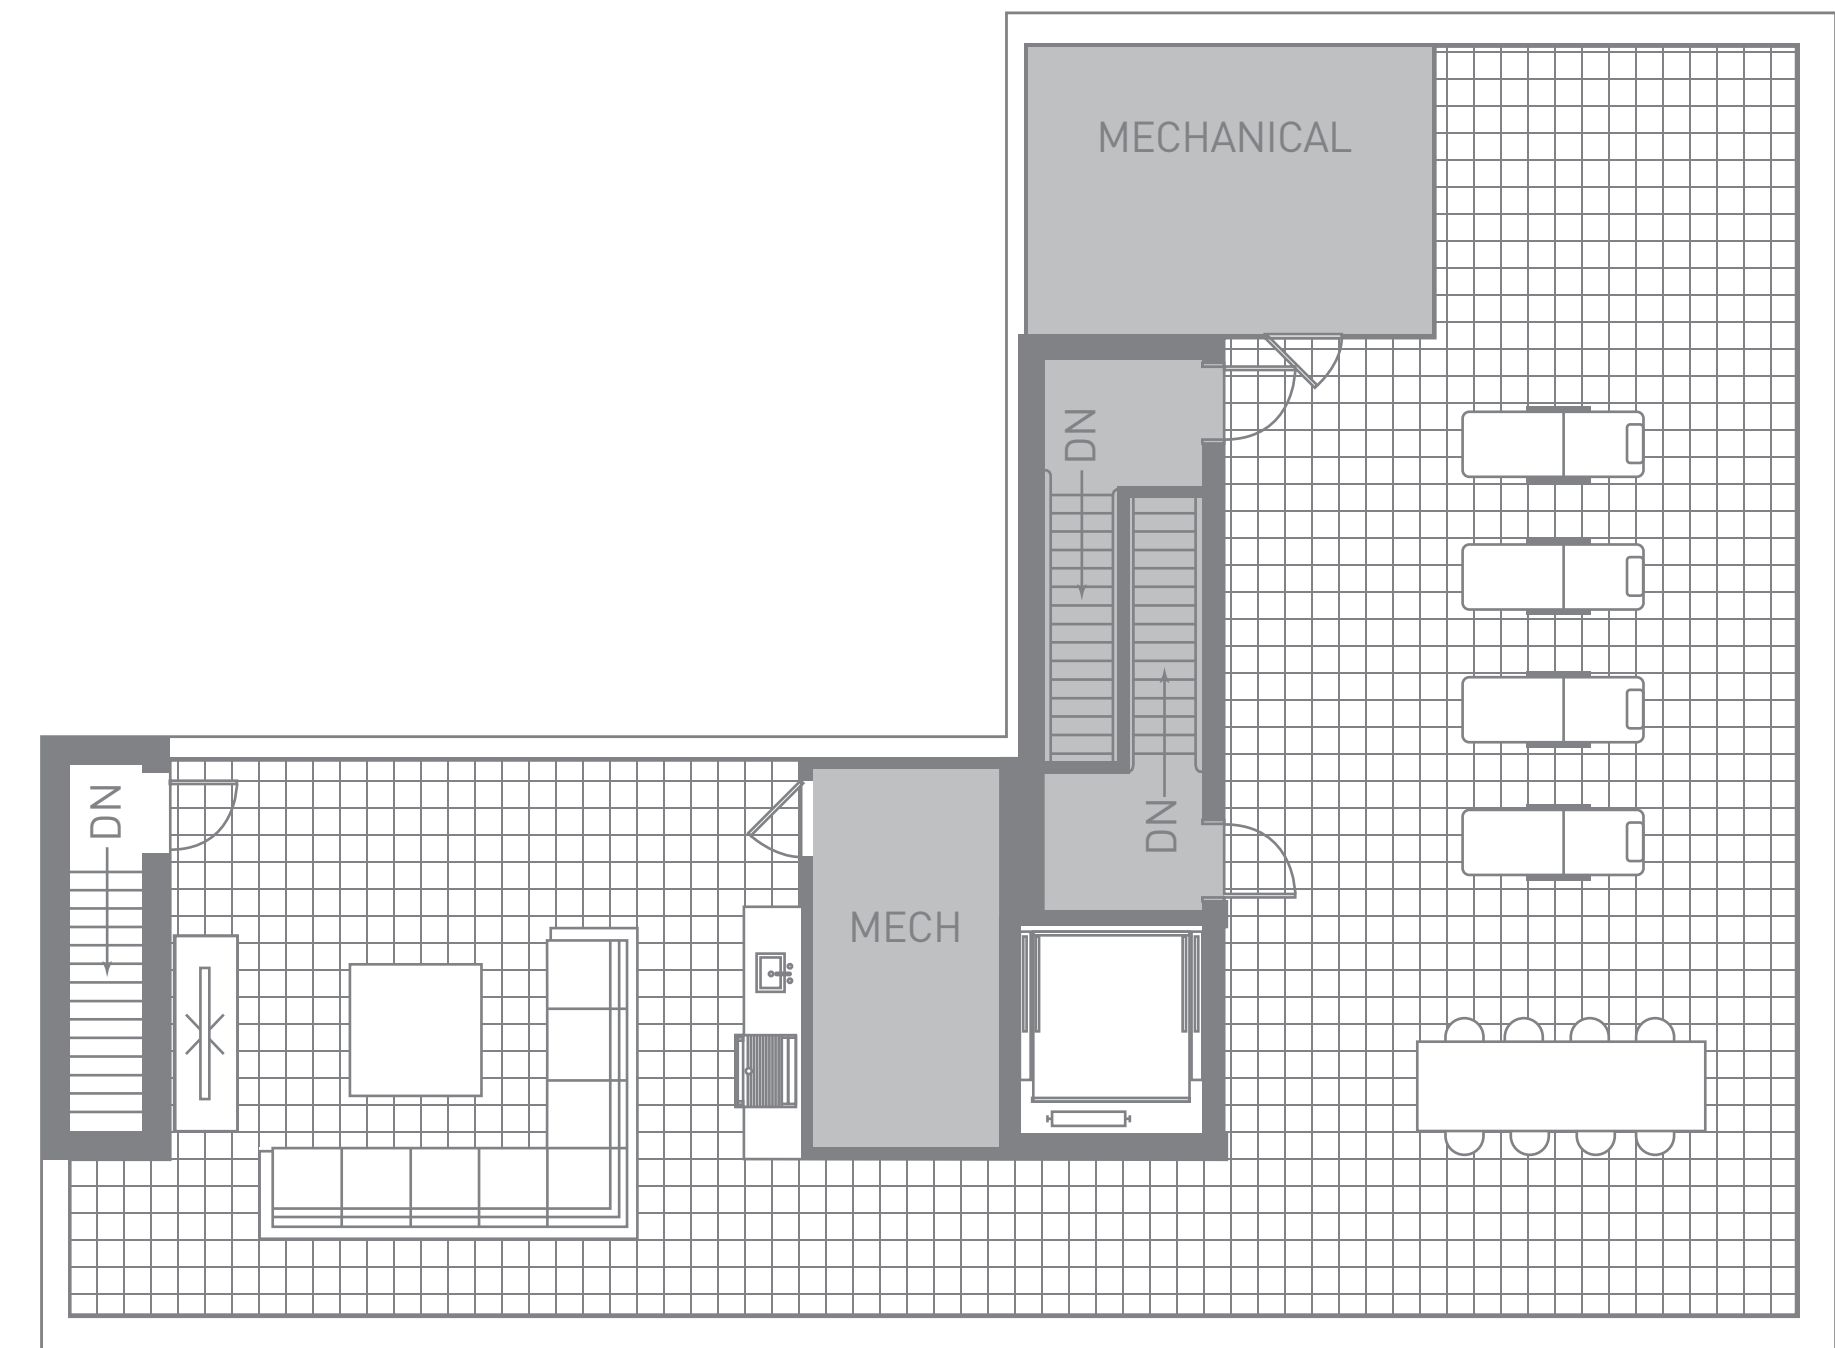

PENTHOUSE

Fifth Floor and Roof
4 Bedrooms, 3 Full Baths, 1 Half Bath
Private Roof Terrace
2,691 SQ FT
2,152 Exterior SQ FT

70 HENRY STREET
BROOKLYN, NY

718.797.0038
70HENRYBK.COM

ROOF DECK