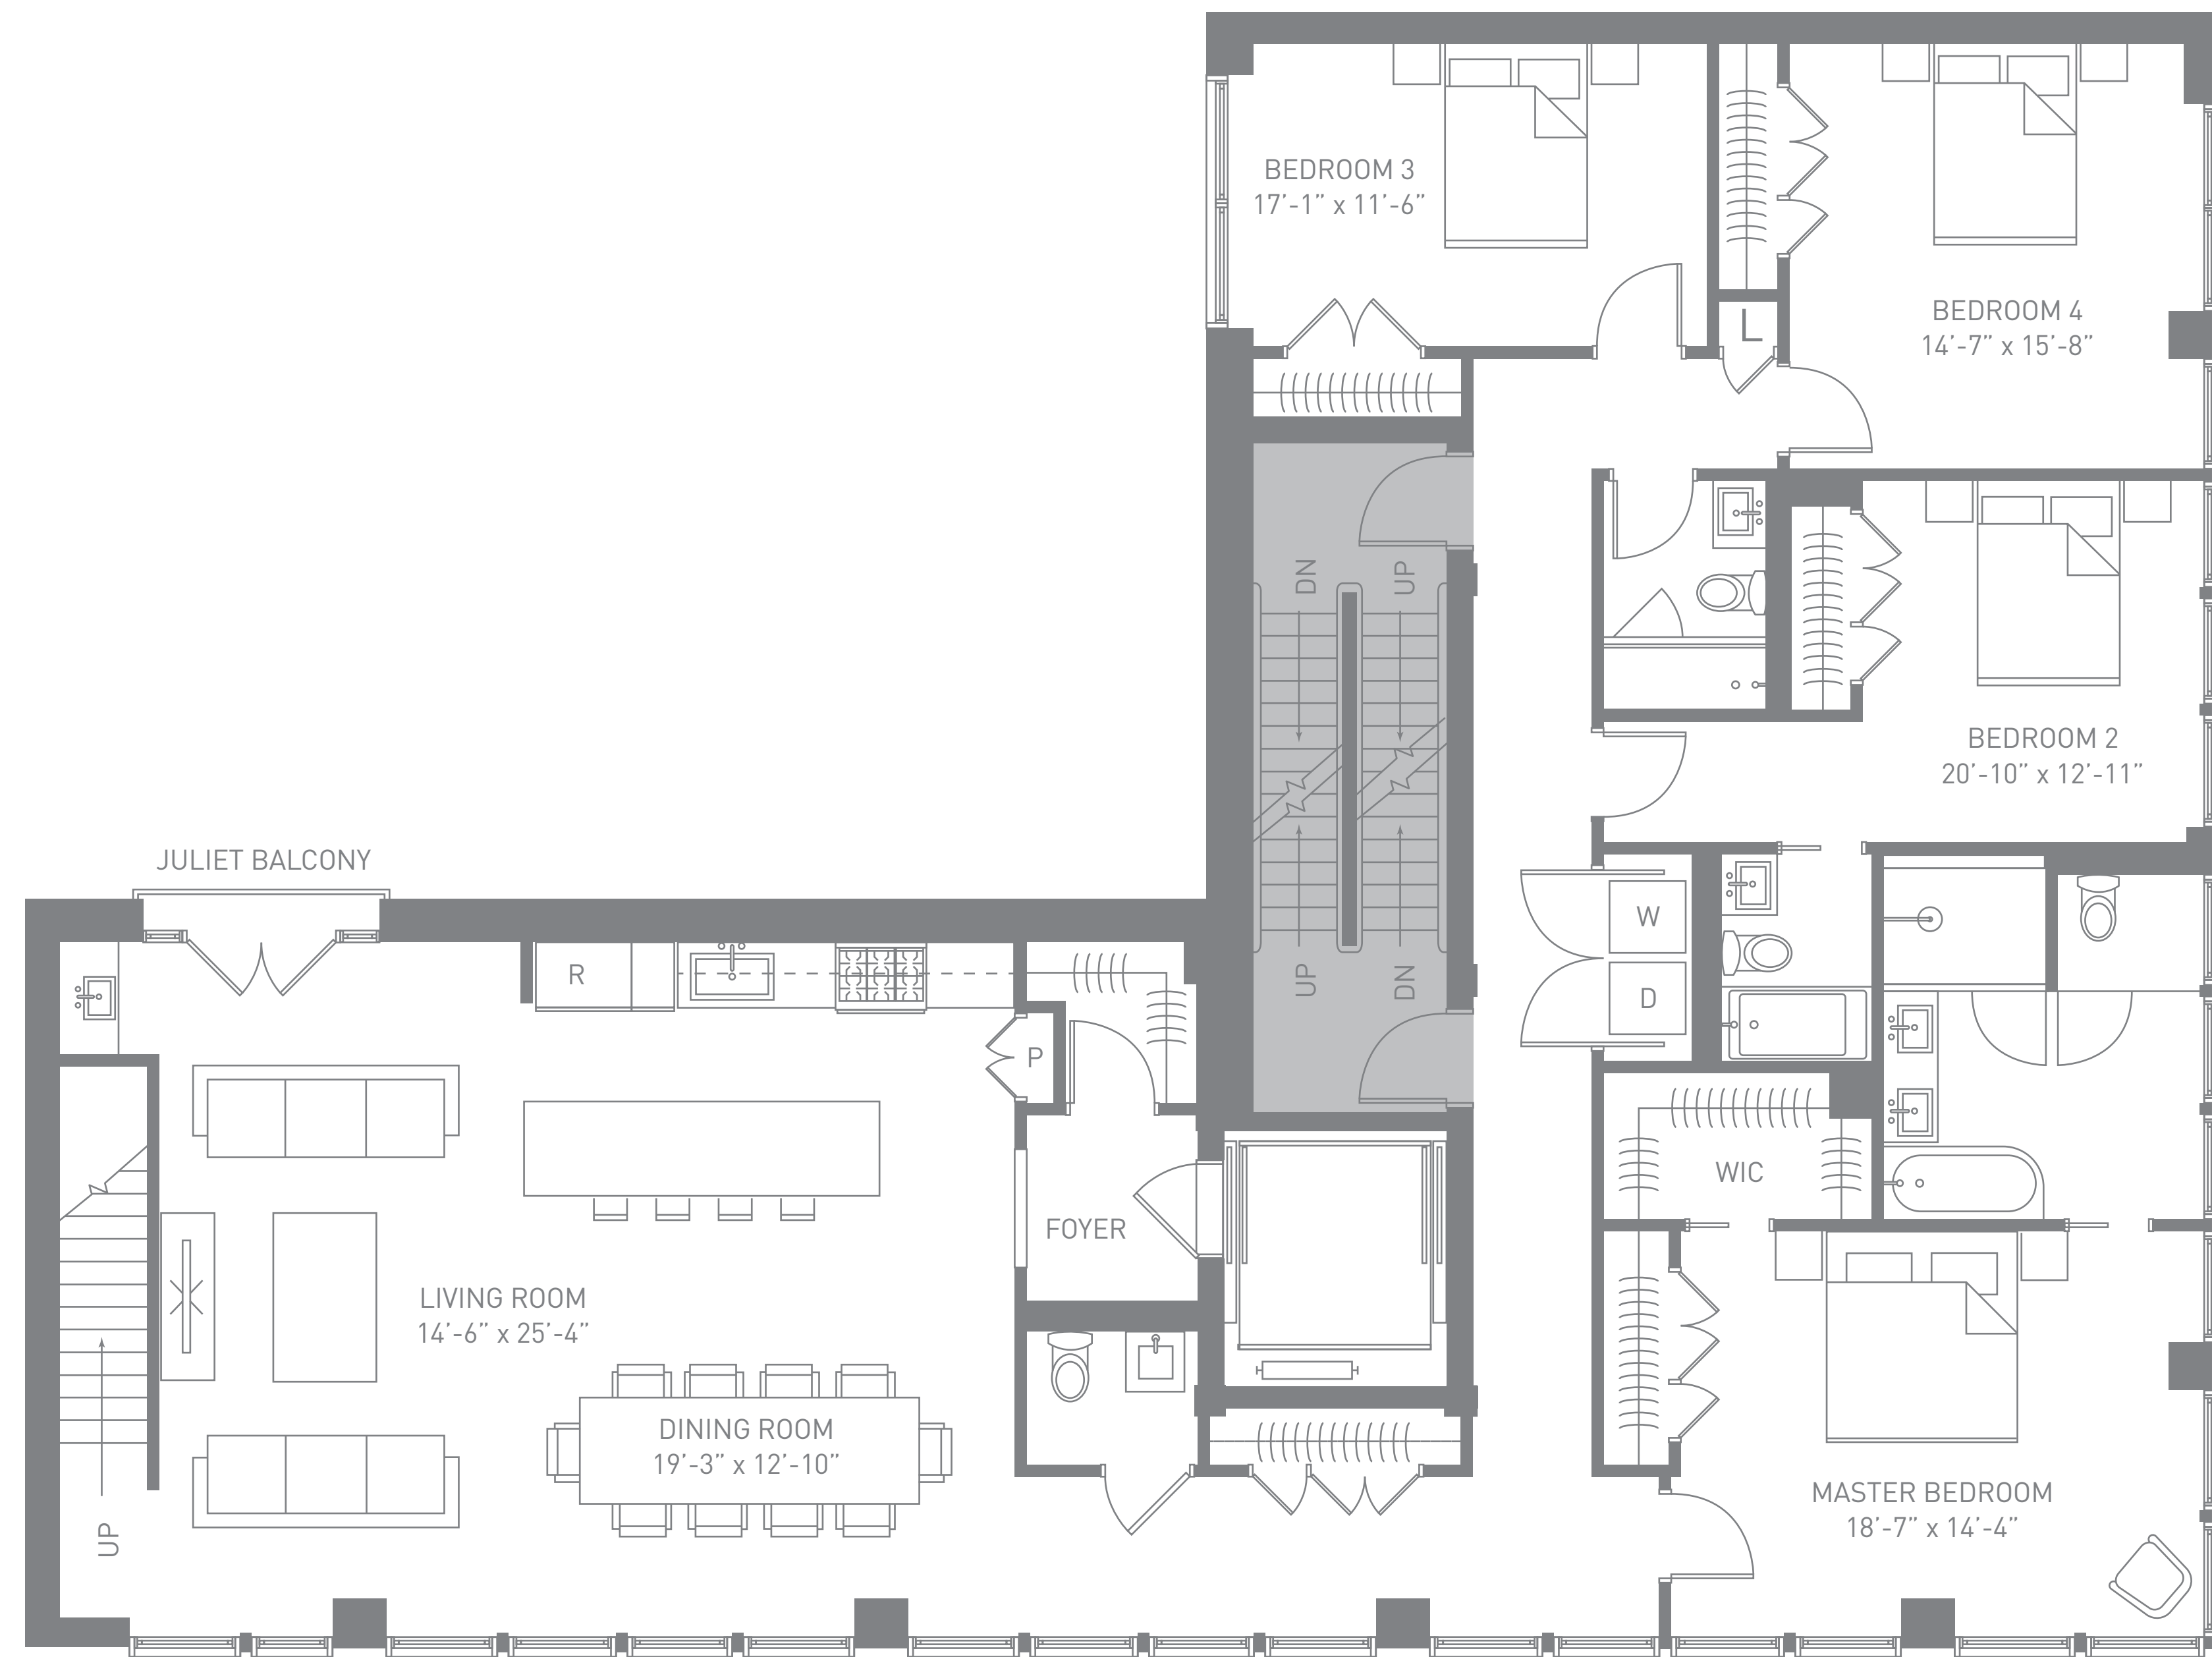

PENTHOUSE

Fifth Floor and Roof
4 Bedrooms, 3 Full Baths, 1 Half Bath
Private Roof Terrace
2,691 SQ FT
2,152 Exterior SQ FT

70 HENRY STREET
BROOKLYN, NY

718.797.0038
70HENRYBK.COM

ROOF DECK