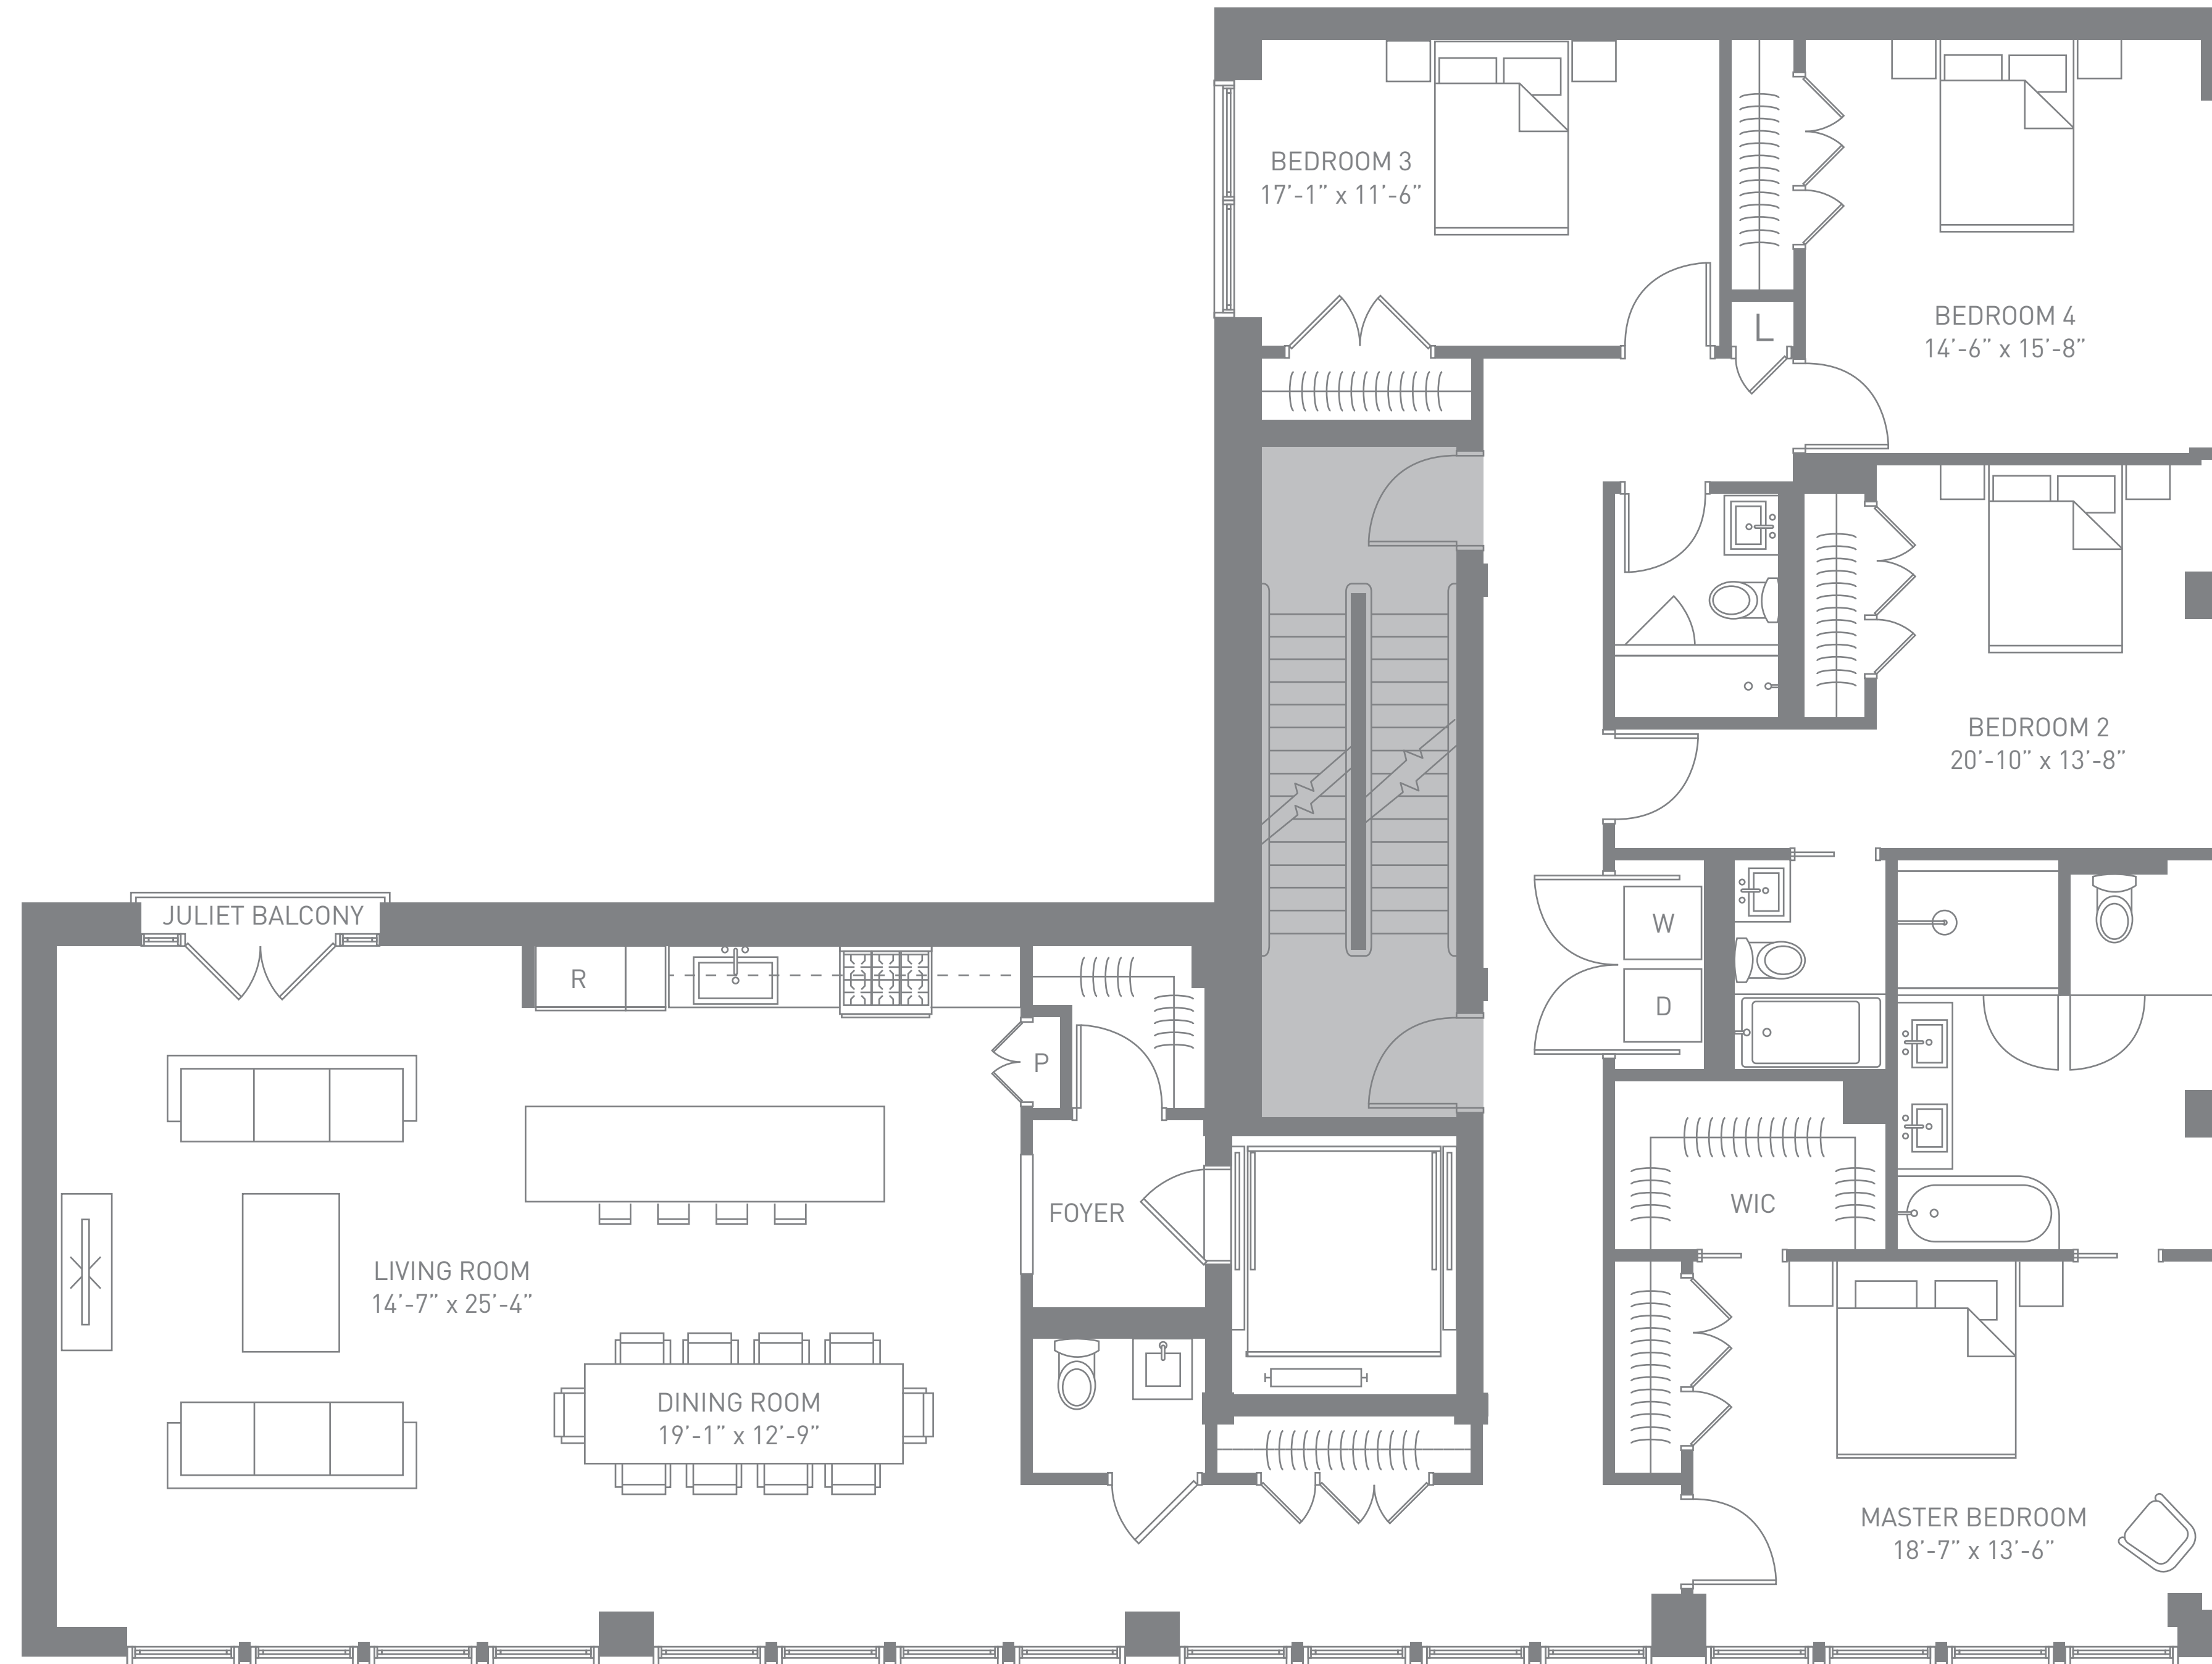

RESIDENCE D

Fourth Floor
4 Bedrooms, 3 Full Baths, 1 Half Bath
2,691 SQ FT

70 HENRY STREET
BROOKLYN, NY

718.797.0038
70HENRYBK.COM